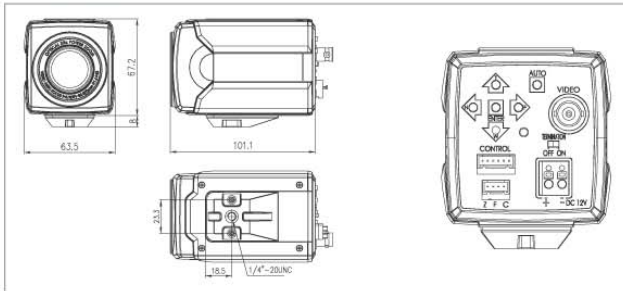

SK-Z161

SK-Z141

Dimensions

Unit:mm

Specification

MODEL	SK-Z161 SK-Z161X	SK-Z141 SK-Z141X
CCD TYPE	1/4" COLOR SONY SUPER HAD CCD 1/4" COLOR SONY EXview HAD CCD	
PIXEL	410K	
SCANNING	2:1 Interlace	
SYNC. TYPE	Internal	
RESOLUTION	480TV-Line	
VIDEO OUTPUT	1.0 V p-p Composite	
MIN.ILLUMINATION	1 Lux(F/1.6) 0.1 Lux(F/1.6)	0.1 Lux(F/1.6) 0.01 Lux(F/1.6)
DAY&NIGHT	Electronic D&N	ICR
γ (GAMMA)	0.45 typ	
WHITE BALANCE	ATW, PUSH, AWC, 3200 ° K, 5600 ° K, Manual(R,B)	
PROTOCOL	SK-S / PELCO-D&P	
FOCAL LENGTH	f=3,9(W)-85,8(T)mm/F1.6(W)-F3.7(T)	
ZOOM	Optical:22X, Digital 12X(264X)	
OSD	Yes	
SHUTTER SPEED	Auto: 1/60(1/50)-1/100,000sec MANUAL: 1/60(1/50), FLK(1/120), 1/250, 1/500 1/1,000, 1/2,000, 1/4,000, 1/10,000	
POWER SUPPLY	Regulated 12V DC \pm 10%	
CURRENT CONSUMPTION	Max.400mA(at 12V DC)	
BAUD RATE	2400-9600	
OPERATION TEMP.	-10°C ~50°C	
PRESERVATION TEMP.	-20°C ~60°C	
DIMENSION	63,5(W)×67,2(H)×101,1(D) mm	