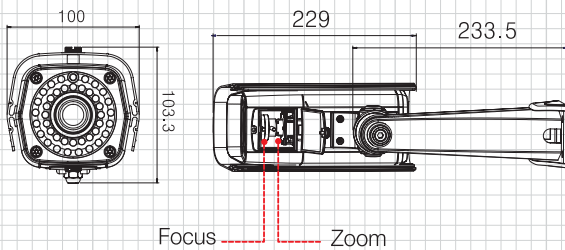

TRUE DAY&NIGHT WEATHER-PROOF CAMERA SK-P440

All-in-One (For outdoor installation)

FEATURES

- Day & Night function W/Built-in Day&Night Lens (ED Lens)
- 1/3" COLOR SONY SUPER HAD CCD
- Advanced High resolution (520TV-Line, SONY HQ1)
- 50M Range visible in total darkness with 40pcs of IR LEDs
- Cable through bracket
- Dual power operation(AC24V&DC12V) with Line-Lock
- All-in-one (Built-in Lens, IR LEDs, Sunvisor & Bracket)
- Extra video test connector for easy installation

DIMENSIONS

IR VS. non-IR

Effect Standard Lens with IR Light

The Difference between the visible and IR focal planes result in a blurry image.

SPECIFICATION

MODEL	SK-P440
CCD TYPE	1/3" COLOR SONY SUPER HAD CCD
PIXELS	410 K
SCANNING	2 : 1 Interlace
SYNC.TYPE	Internal / External(Line-Lock)
RESOLUTION	Color : 520TV-LINE, B/W : 580TV-LINE
VIDEO OUTPUT	1.0 Vp-p (Sync. Negative) Termination 75Ω
S/N RATIO	45dB or More (AGC OFF)
MIN.ILLUMINATION	0Lux (50M RANGE) LED ON
LENS MOUNT	Vari-focal auto iris Lens
γ (GAMMA)	γ =0.45 typ.
BLC	ON / OFF
AGC	ON / OFF
FLICKERLESS	ON / OFF
SHUTTER SPEED	1/60(1/50)~1/100,000 sec
POWER SUPPLY	Dual Power(DC12V&AC24V)
CURRENT CONSUMPTION	Max.890mA(at DC 12V) LED ON Max.730mA(at AC 24V) LED ON
OPERATION TEMP.	-10℃ ~ 50℃
PRESERVATION TEMP.	-20℃ ~ 60℃
DIMENSION	100(W) X 103.3 (H) X 229(D) mm