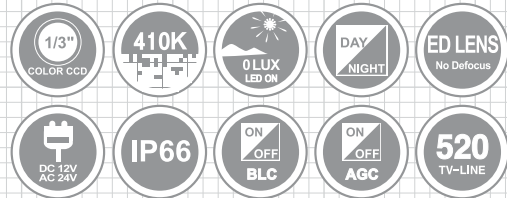

TRUE DAY&NIGHT WEATHER-PROOF CAMERA SK-P440

All-in-One (For outdoor installation)

FEATURES

- Day & Night function W/Built-in Day&Night Lens (ED Lens)
- 1/3" COLOR SONY SUPER HAD CCD
- Advanced High resolution (520TV-Line, SONY HQ1)
- 50M Range visible in total darkness with 40pcs of IR LEDs
- Cable through bracket
- Dual power operation(AC24V&DC12V) with Line-Lock
- All-in-one (Built-in Lens, IR LEDs, Sunvisor & Bracket)
- Extra video test connector for easy installation

DIMENSIONS

IR VS. non-IR

Effect Standard Lens with IR Light

The Difference between the visible and IR focal planes result in a blurry image.

SPECIFICATION

MODEL	SK-P440
CCD TYPE	1/3" COLOR SONY SUPER HAD CCD
PIXELS	410 K
SCANNING	2 : 1 Interlace
SYNC.TYPE	Internal / External(Line-Lock)
RESOLUTION	Color : 520TV-LINE, B/W : 580TV-LINE
VIDEO OUTPUT	1.0 Vp-p (Sync. Negative) Termination 75Ω
S/N RATIO	45dB or More (AGC OFF)
MIN.ILLUMINATION	0Lux (50M RANGE) LED ON
LENS MOUNT	Vari-focal auto iris Lens
γ (GAMMA)	γ =0.45 typ.
BLC	ON / OFF
AGC	ON / OFF
FLICKERLESS	ON / OFF
SHUTTER SPEED	1/60(1/50)~1/100,000 sec
POWER SUPPLY	Dual Power(DC12V&AC24V)
CURRENT CONSUMPTION	Max.890mA(at DC 12V) LED ON Max.730mA(at AC 24V) LED ON
OPERATION TEMP.	-10℃ ~ 50℃
PRESERVATION TEMP.	-20℃ ~ 60℃
DIMENSION	100(W) X 103.3 (H) X 229(D) mm