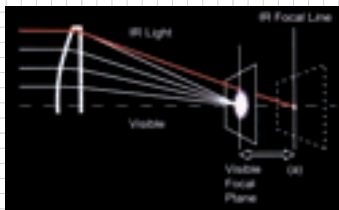

TRUE DAY&NIGHT WEATHER-PROOF CAMERA SK-P440

All-in-One (For outdoor installation)

FEATURES

- Day & Night function W/Built-in Day&Night Lens (ED Lens)
- 1/3" COLOR SONY SUPER HAD CCD
- Advanced High resolution (520TV-Line, SONY HQ1)
- 50M Range visible in total darkness with 40pcs of IR LEDs
- Cable through bracket
- Dual power operation(AC24V&DC12V) with Line-Lock
- All-in-one (Built-in Lens, IR LEDs, Sunvisor & Bracket)
- Extra video test connector for easy installation

DIMENSIONS

IR VS. non-IR

Effect Standard Lens with IR Light

The Difference between the visible and IR focal planes result in a blurry image.

SPECIFICATION

MODEL	SK-P440
CCD TYPE	1/3" COLOR SONY SUPER HAD CCD
PIXELS	410 K
SCANNING	2 : 1 Interlace
SYNC.TYPE	Internal / External(Line-Lock)
RESOLUTION	Color : 520TV-LINE, B/W : 580TV-LINE
VIDEO OUTPUT	1.0 Vp-p (Sync. Negative) Termination 75Ω
S/N RATIO	45dB or More (AGC OFF)
MIN.ILLUMINATION	0Lux (50M RANGE) LED ON
LENS MOUNT	Vari-focal auto iris Lens
γ (GAMMA)	γ =0.45 typ.
BLC	ON / OFF
AGC	ON / OFF
FLICKERLESS	ON / OFF
SHUTTER SPEED	1/60(1/50)~1/100,000 sec
POWER SUPPLY	Dual Power(DC12V&AC24V)
CURRENT CONSUMPTION	Max.890mA(at DC 12V) LED ON Max.730mA(at AC 24V) LED ON
OPERATION TEMP.	-10℃ ~ 50℃
PRESERVATION TEMP.	-20℃ ~ 60℃
DIMENSION	100(W) X 103.3 (H) X 229(D) mm