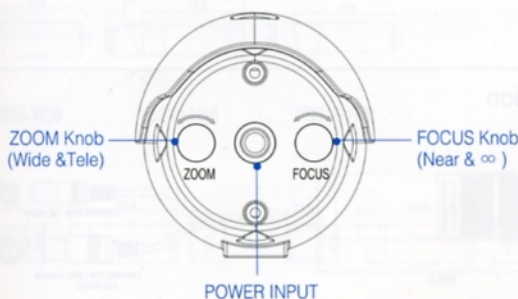

Zoom & Focus External adjustment