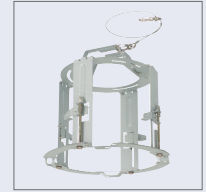

BRACKET

SK-AS01
Sunvisor
For SK-H241

SK-AB01
Wall bracket
For SK-D300(IR)

SK-AB02
Wall bracket
For SK-V251IR /
SK-V106 / SK-V107

SK-AB03
Base tray
For SK-V251IR

SK-AB04
Ceiling bracket
For SK-S200

SK-AB05
In-Ceiling bracket
For SK-S200

SK-AB06
Indoor wall bracket
For SK-S200

SK-AB07
Indoor pendant bracket
For SK-S200

SK-AB08
Pendant bracket
For SK-V251IR /
SK-V106 / SK-V107

SK-AB09
Corner bracket
For SK-AB06 / SK-AB16

SK-AB10
Corner bracket
For SK-P440 / SK-P441 /
SK-AB02