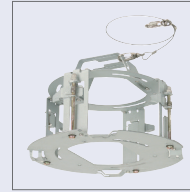

BRACKET

SK-AS01
Sunvisor
For SK-H241

SK-AB01
Wall bracket
For SK-D300(IR)

SK-AB02
Wall bracket
For SK-V251IR /
SK-V106 / SK-V107

SK-AB03
Base tray
For SK-V251IR

SK-AB04
Ceiling bracket
For SK-S200

SK-AB05
In-Ceiling bracket
For SK-S200

SK-AB06
Indoor wall bracket
For SK-S200

SK-AB07
Indoor pendant bracket
For SK-S200

SK-AB08
Pendant bracket
For SK-V251IR /
SK-V106 / SK-V107

SK-AB09
Corner bracket
For SK-AB06 / SK-AB16

SK-AB10
Corner bracket
For SK-P440 / SK-P441 /
SK-AB02