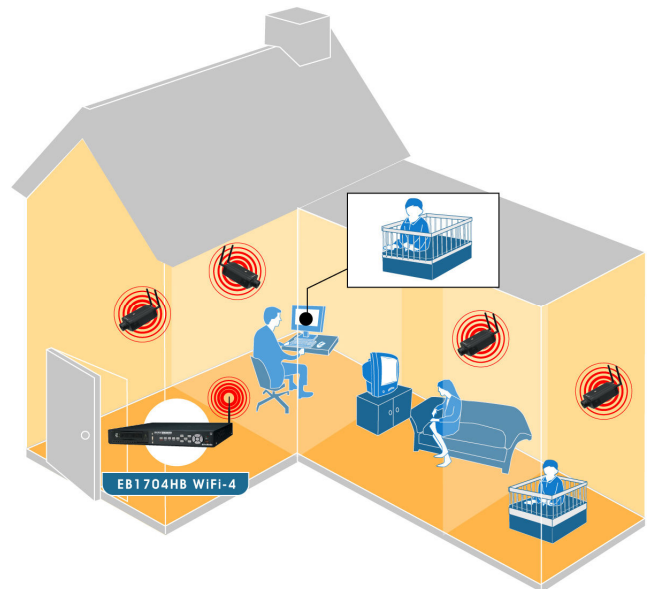

## AVerDiGi EB1704HB WiFi-4 Wireless & HYBRID NVR

**TOP** Shatters market limitation by developing a wireless solution

- Comes with 4 digital high quality IP wireless cameras (SONY CCD)
- Plug & Play, eliminates the need for set up and assembly
- Superior digital encryption technology
- Excellent image quality under low illumination
- Audio function for IP camera

### ◆ Specifications

<b>Model</b>	<b>EB1704HB WiFi-4</b>
Operating System	Linux OS & RTOS
Video Compression	MPEG4
Video In/ Video Out	4/1
Video Output	Composite TV x 1, VGA x 1
Audio In/ Audio Out	4/1
Sensor In/ Relay Out	4/1
Display Resolution	VGA: 720 x 480 ; CIF: 720 x 576
IP camera Resolution (NTSC/PAL)	640 x 480/320 x 240
Display Frame Rate (NTSC/PAL)	120/100 fps
Recording Frame Rate (NTSC/PAL)	D1: 60/50 fps CIF: 120/100 fps
Encryption Method	128 bits WPA2
Bundled Package	4 wireless IP cameras (SONY CCD), remote controller x 1
Support Number of HDD	1 removable SATA HDD
Backup Device	USB 2.0 port x 1
Recording Mode	Schedule recording, Continuous / Motion / Sensor recording
Remote Access	Remote Setup, CM3000, PDAViewer, WebViewer, Remote Console
Software Support	iStable(Video Stabilizer software), iEnhance (Video processing software for better video quality), USB Playback Console
Dimension (W x H x D)	393mm x 57mm x 330mm

### ◆ Application Diagram

▶ AVerDiGi EB1704HB WiFi-4 NVR brings breakthrough technology to the security industry by enabling superb wireless distance with digital picture quality while maintaining a simple Plug & Play architecture.

Bundled with 4 wireless IP cameras (SONY CCD), providing high image quality for surveillance need. It also saves material and labor costs.

▶ Plug & play, really save installation time & cost

▶ Comes with removable SATA bay providing efficient backup environment