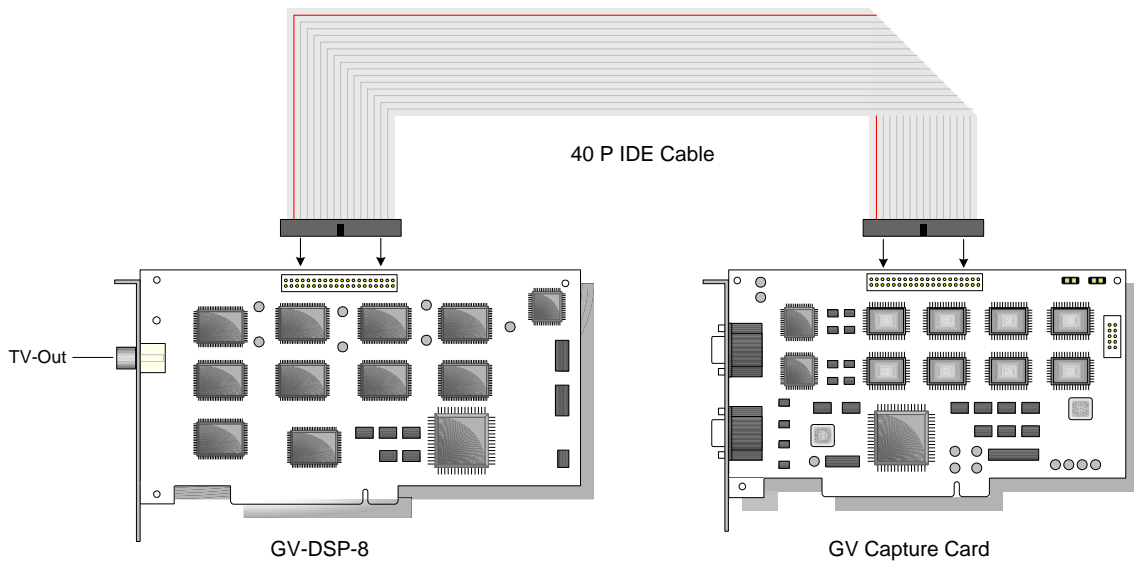

GV-DSP-8: 8 ports real-time display card

Specifications

Total Display Rate	270 fps
Number of Ports	8
TV-Output	RCA x 1
Compatible Models	GV-250, GV-600, GV-650, GV-750, GV-800, GV-900
Dimensions	198mm x 104mm