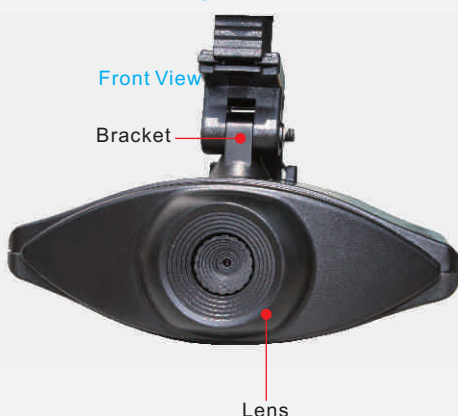

Structure of product