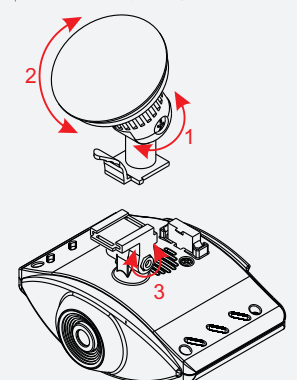

Assembly diagram