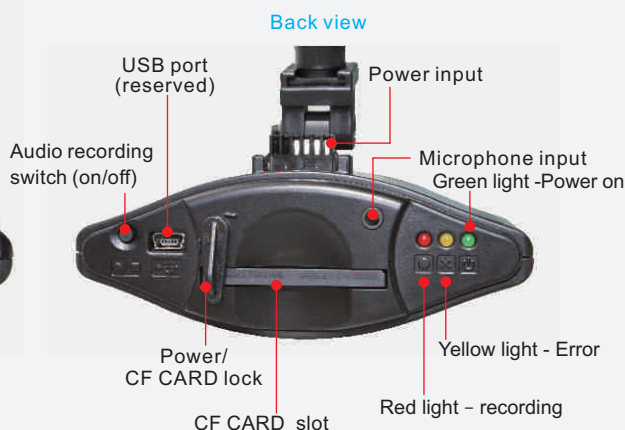

Structure of product