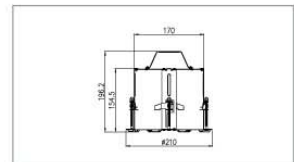

## Dimensions

Unit:mm

## Ceiling Mount Application

Pendant Mount Bracket (Indoor)  
(SK-AB07)

Pendant Mount Bracket (Out door)  
(SK-AB12)

Ceiling Bracket  
(SK-AB04)

Ceiling Embedded Bracket  
(SK-AB05)