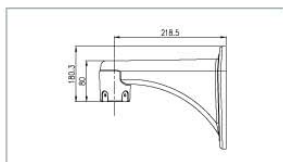

Wall Mount Bracket(Outdoor)
(SK-AB16)