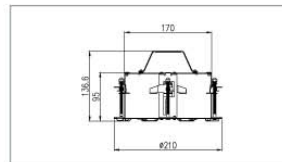

## Dimensions

Unit:mm

## Ceiling Mount Application

Pendant Mount Bracket (Indoor)  
(SK-AB07)

Pendant Mount Bracket (Out door)  
(SK-AB12)

Ceiling Bracket  
(SK-AB04)

Ceiling Embedded Bracket  
(SK-AB05)