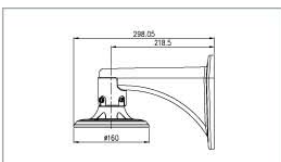

Ceiling Mount Application

Wall Mount Bracket(Indoor)
(SK-AB06)