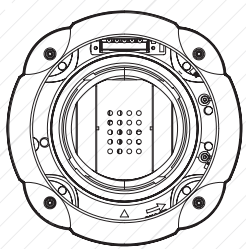

OUTDOOR HIGH SPEED DOME CAMERA SK-S241

NEW

(Option)

FEATURES

- Powerful 264X zoom
- 360 ° endless panning
- Max 400 ° /s speed at preset mode
- 128 Preset positions
- Auto - FLIP (Automatically turn 180 ° when the camera tilts to its lower limits)
- Privacy zone masking function (8 zone)
- Day&Night operation W/Built-in D&N lens: option
- Alarm on action
- Built-in Fan&Heater

DIMENSIONS

SK-AR12: Optional
RS-485 Controller

SK-AR12

SPECIFICATION

MODEL	SK-S241
ZOOM	22X Optical, 12X Digital
CCD	1/4" COLOR SONY SUPER/EXview HAD CCD
PIXELS	410K
FOCAL LENGTH	f=3.9 ~ 85.8mm
PARTTERN	4 patterns (210sec ~ 2 hours : depends on complexity)
PRIVACY ZONE	8 zone
TOUR	8 tours
AUTO SCAN	CW / CCW / Custom mode
PAN ANGLE	360 deg (ENDLESS)
TILT ANGLE	180 deg (AUTO FLIP)
PAN/TILT SPEED	Manual: 0.05~120 deg/sec Preset: Max.400 deg/sec
ENDLESS ROTATE	YES
DIGITAL FLIP	YES
PRESET POSITION	128 points
ALRAM INPUT	8
ALRAM OUTPUT	Open collector (DC 5V, 40mA) / Relay (2A 30VDC, 0.5A 125VAC)
ADDRESS	255
RS422/485	Selectable
PROTCCQ	AUTO (SK -P / FELCO-D)
BAUD RATE	AUTO (2400 / 4800 / 9600)
CURRENT CONSUMPTION	AC 24V / 28W
OPERATION TEMP.	-20 °C ~ 50 °C
PRESERVATION TEMP.	-20 °C ~ 60 °C
HEATER	ON/OFF
FAN	ON
WEIGHT	6.0Kg
DIMENSION	Ø190mm X 344.1mm