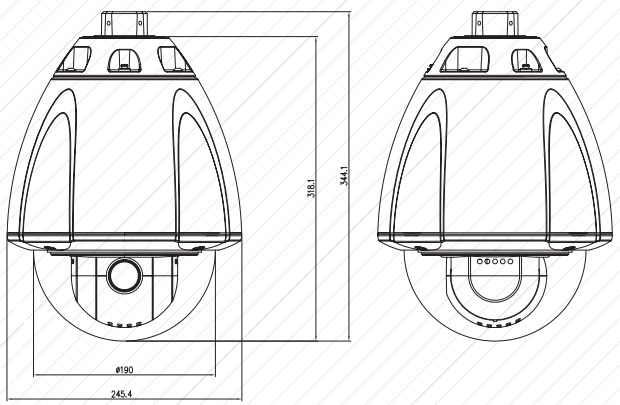

OUTDOOR HIGH SPEED DOME CAMERA SK-S241

NEW

(Option)

FEATURES

- Powerful 264X zoom
- 360 ° endless panning
- Max 400 ° /s speed at preset mode
- 128 Preset positions
- Auto - FLIP (Automatically turn 180 ° when the camera tilts to its lower limits)
- Privacy zone masking function (8 zone)
- Day&Night operation W/Built-in D&N lens: option
- Alarm on action
- Built-in Fan&Heater

DIMENSIONS

SK-AR12: Optional
RS-485 Controller

SK-AR12

SPECIFICATION

MODEL	SK-S241
ZOOM	22X Optical, 12X Digital
CCD	1/4" COLOR SONY SUPER/EXview HAD CCD
PIXELS	410K
FOCAL LENGTH	f=3.9 ~ 85.8mm
PARTTERN	4 patterns (210sec ~ 2 hours : depends on complexity)
PRIVACY ZONE	8 zone
TOUR	8 tours
AUTO SCAN	CW / CCW / Custom mode
PAN ANGLE	360 deg (ENDLESS)
TILT ANGLE	180 deg (AUTO FLIP)
PAN/TILT SPEED	Manual: 0.05~120 deg/sec Preset: Max.400 deg/sec
ENDLESS ROTATE	YES
DIGITAL FLIP	YES
PRESET POSITION	128 points
ALRAM INPUT	8
ALRAM OUTPUT	Open collector (DC 5V, 40mA) / Relay (2A 30VDC, 0.5A 125VAC)
ADDRESS	255
RS422/485	Selectable
PROTCCQ	AUTO (SK -P / FELCO-D)
BAUD RATE	AUTO (2400 / 4800 / 9600)
CURRENT CONSUMPTION	AC 24V / 28W
OPERATION TEMP.	-20 °C ~ 50 °C
PRESERVATION TEMP.	-20 °C ~ 60 °C
HEATER	ON/OFF
FAN	ON
WEIGHT	6.0Kg
DIMENSION	Ø190mm X 344.1mm