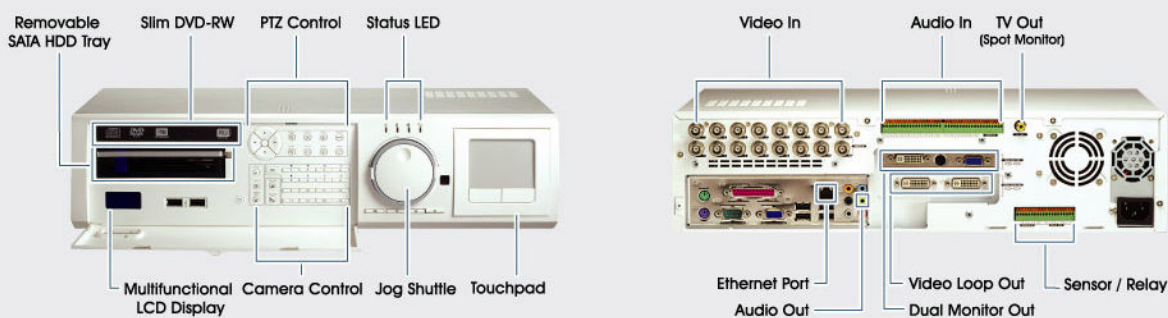

Product Specifications

Item	AVerDiGi SA6000E Pro	AVerDiGi SA6000E Pro Turbo
Operating system	Embedded OS	
Video input	16	
Video loop output	16	
Display rate (NTSC/PAL)	480/400 fps	480/400 fps
Recording frame rate (CIF)	480/400 fps	480/400 fps
Recording frame rate (VGA)	240/200 fps	480/400 fps
Audio input	16	
Sensor/Relay	4/4 (expandable)	
DVD-RW	Yes	
Removable HDD tray	1 removable HDD tray (support up to 4 HDD)	
DOM	2 GB	
H/W accessory	Remote controller	
Ethernet	RJ-45, 10/100/1000 Mbps	
USB 2.0	Front 2 ports, Rear 4 ports	
LCD Display	Temperature/System status/HDD left size/Alarm status	
Operation via front panel	PTZ control/Channel select/Split select/Playback control/Mode select	
Dimensions (W x H x D)	431 x 105 x 373 mm	
Power	270 Watt	
Dual-monitor output	Yes	
Spot-Monitor output	Yes	

Specifications are subject to change without prior notice

Product Illustration

All right reserved. No part of this document may be reproduced, stored in a retrieval system, or transmitted in any form or by any means (Electronic, mechanical, photocopy, recording, or otherwise) without the written permission of AVerMedia. Information in this document is subject to change without notice. The information contained herein, is to be considered for informational purposes only and shall not be considered legally binding. 2007 by AVERMEDIA TECHNOLOGIES, Inc. All rights reserved. No part of this publication may be reproduced, transmitted, transcribed, stored in a retrieval system, or translated into any language in any form by any means without the written permission of AVERMEDIA TECHNOLOGIES, Inc. AVerMedia is registered trademarks of AVerMedia Technologies, Inc. All other trademarks belong to their respective companies.
Made in Taiwan.20070718

AVerMedia®
www.avermedia.com
www.averdigi.com