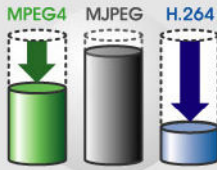

HDD Saving

MPEG4 and H.264 hardware compression can save about 4 times and 10 times storage size than MJPEG.

Multifunctional LCD display

Multifunctional LCD display on the front panel to alert users when abnormal temperatures detected and show the left HDD space for recording.