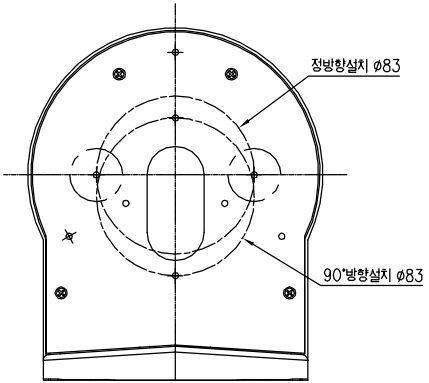

SK-AB19 설치
-SKD100IR/D102IR SERIES

SKD100IR/D102IR SERIES SCREW HOLE