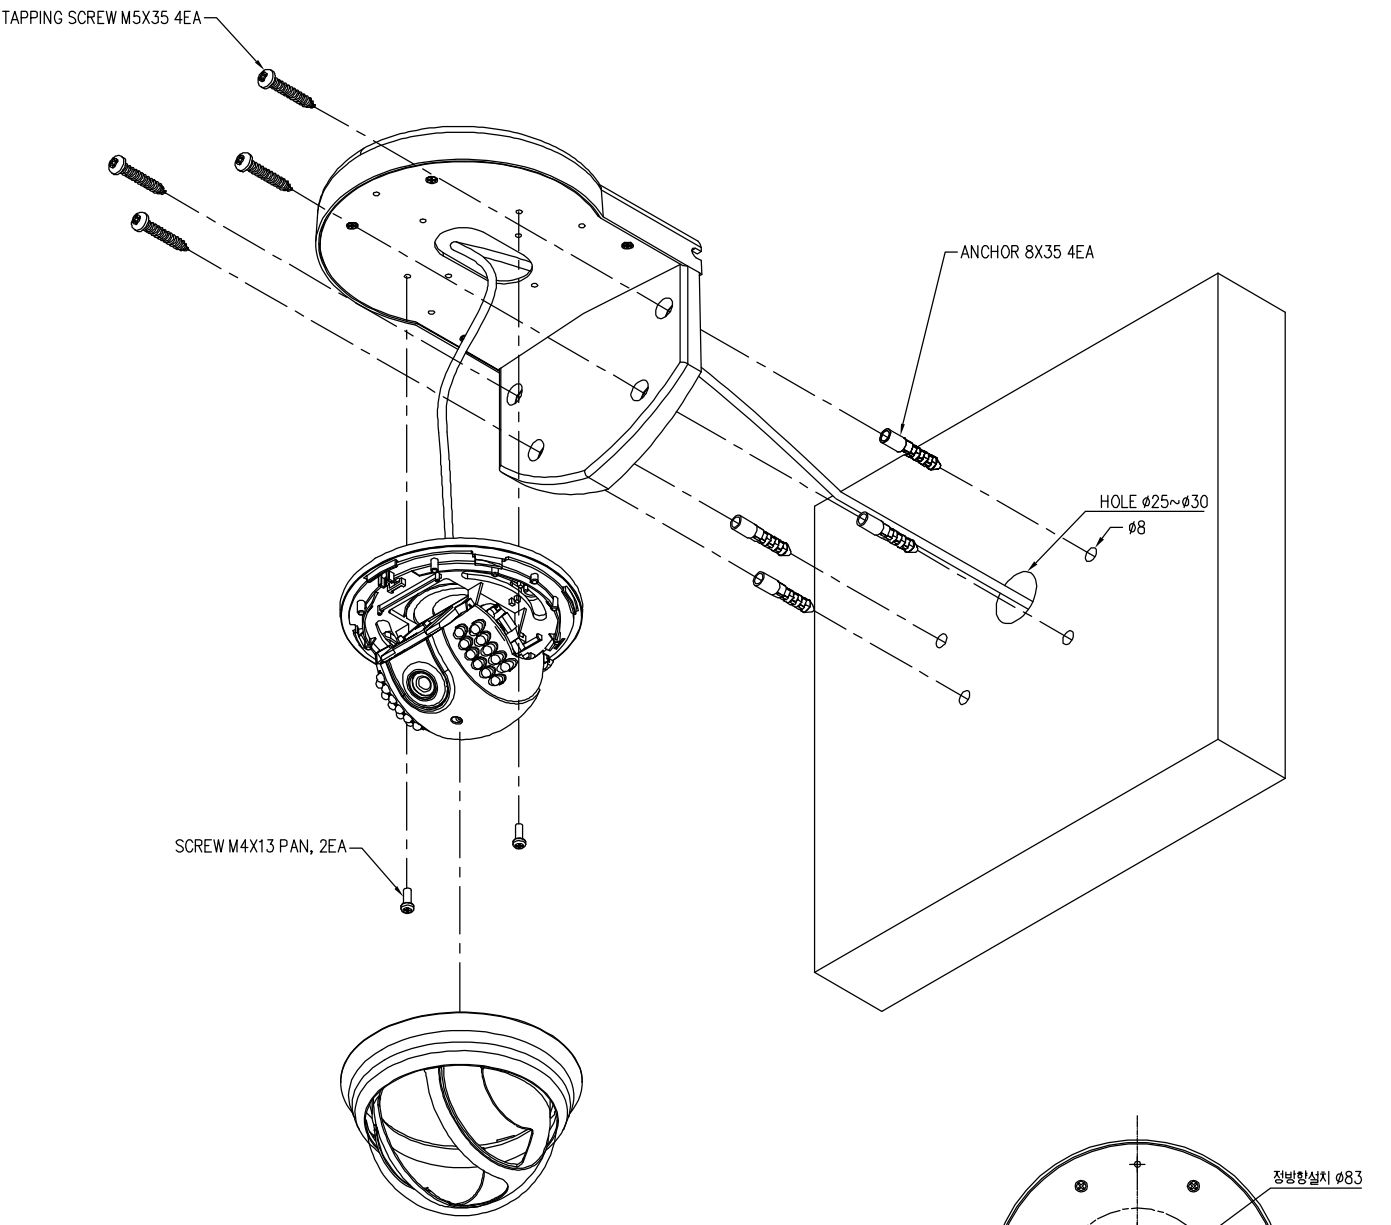

SK-AB19 설치
-SKD100IR/D102IR SERIES

SKD100IR/D102IR SERIES SCREW HOLE