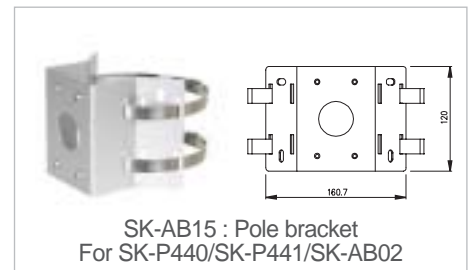

SK-AB11 : Wall bracket
For SK-D106/SK-D107