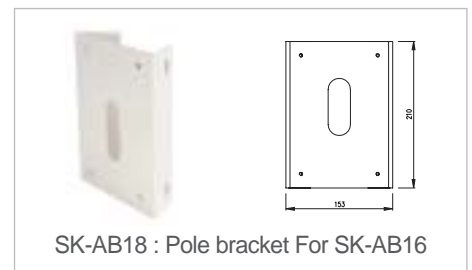

SK-AB12 : Outdoor pendant bracket  
For SK-H241

SK-AB14 : For SK-V251IR

SK-AB15 : Pole bracket  
For SK-P440/SK-P441/SK-AB02

SK-AB16 : Outdoor wall bracket For SK-H241

SK-AB17 : Steel strap For SK-AB18

SK-AB18 : Pole bracket For SK-AB16