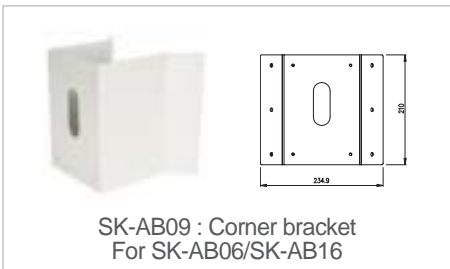

ACCESSORY BRACKET

SK-AB09, AB10, AB11, AB12, AB14, AB15, AB16, AB17, AB18, AB19, AB20, AB21

ACCESSORY

SK-AB09 : Corner bracket  
For SK-AB06/SK-AB16

SK-AB10 : Corner bracket  
For SK-P440/SK-P441/SK-AB02

SK-AB11 : Wall bracket  
For SK-D106/SK-D107