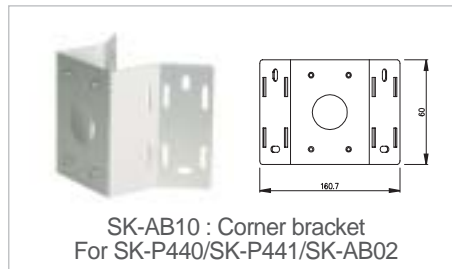

ACCESSORY BRACKET

SK-AB09, AB10, AB11, AB12, AB14, AB15, AB16, AB17, AB18, AB19, AB20, AB21

ACCESSORY

SK-AB09 : Corner bracket  
For SK-AB06/SK-AB16

SK-AB10 : Corner bracket  
For SK-P440/SK-P441/SK-AB02

SK-AB11 : Wall bracket  
For SK-D106/SK-D107