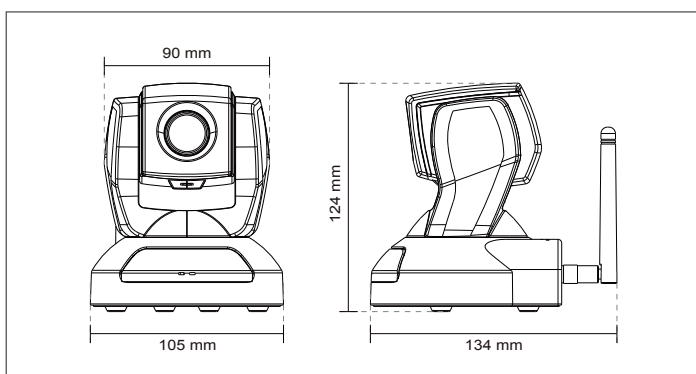

Alarm and Event Management	· Triple-window video for motion detection · One D/I and one D/O for external sensor and alarm · Event notification using HTTP, SMTP or FTP · Local recording of MP4 files
Security	· Multi-level user access with password protection · IP address filtering · Wireless: WEP, WPA-PSK, WPA2 (PZ8111W/21W) · HTTPS encrypted data transmission · 802.1X port-based authentication for network protection
Users	· Live viewing for up to 10 clients
Dimension	· $\varnothing$ 105 mm x 124 mm
Weight	· Net: 391 g (PZ8111/21) · Net: 408 g (PZ8111W/21W)
LED Indicator	· System power and status indicator · System activity and network link indicator
Power	· 12V DC · Power consumption: - Max. 11.16W (PZ8111/21) - Max. 12W (PZ8111W/21W) · 802.3af compliant Power-over-Ethernet (Class 3) (PZ8111/21)
Approvals	· CE, LVD, FCC, VCCI, C-Tick
Operating Environments	· Temperature: 0°C ~ 50°C (32°F ~ 122°F) · Humidity: 20% ~ 80% RH
Viewing System Requirements	· OS: Microsoft Windows 7/Vista/XP/2000 · Browser: - Mozilla Firefox, Internet Explorer 6.x or above · Cell phone: 3GPP player · Real Player: 10.5 or above · Quick Time: 6.5 or above
Installation, Management, and Maintenance	· Installation Wizard 2 · 32-CH ST7501 recording software · Supports firmware upgrade
Applications	· SDK available for application development and system integration
Warranty	· 24 months

Dimension

All specifications are subject to change without notice. Copyright©2011 VIVOTEK INC. All rights reserved. P/N:

Distributed by: