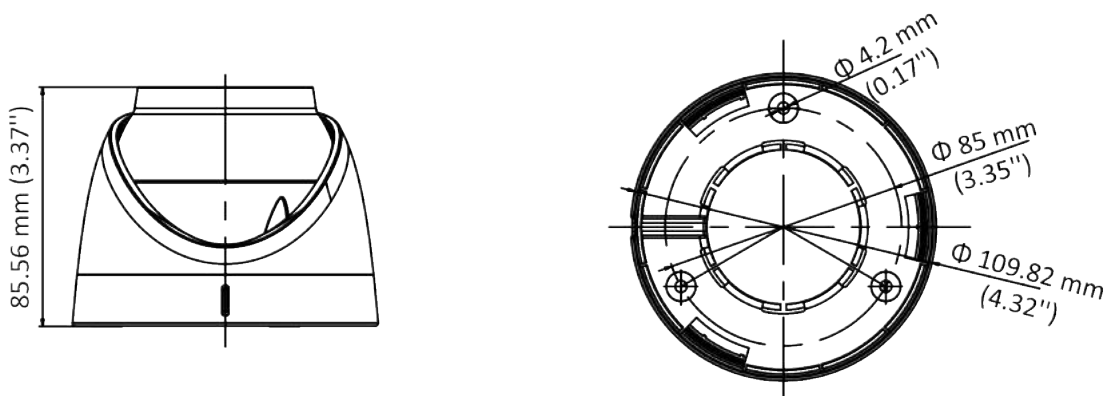

General	
Power Consumption	Max. 3.5 W
Protection Level	IP67
Material	Main Body: Metal Enclosure: Plastic
White Light Range	Up to 20 m
Communication	HIKVISION-C
Dimensions	Φ 109.82 mm × 85.56 mm (4.32" × 3.37")
Weight	Approx. 350 g (0.77 lb.)

Available Model

DS-2CE72HFT-F28

Dimension

Accessory