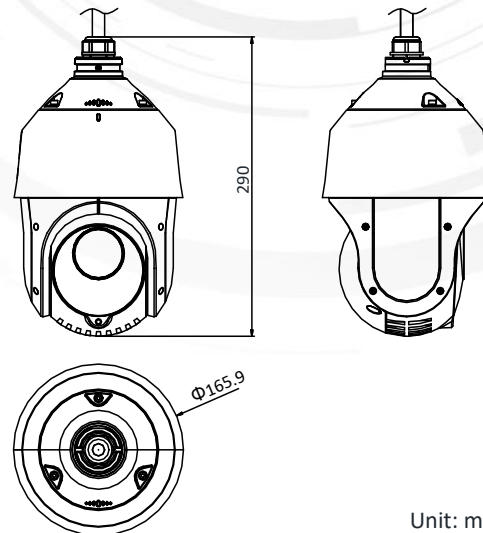

### Key Features

- 1/2.8" progressive scan CMOS
- Up to 1920 × 1080@30fps resolution
- Min. illumination:  
Color: 0.005 Lux @(F1.6, AGC ON)  
B/W: 0.001 Lux @(F1.6, AGC ON)  
0 Lux with IR
- Up to 100 m IR distance
- 25× optical zoom, 16× digital zoom
- 120 dB WDR, 3D DNR, HLC, BLC, Smart IR
- 12 VDC & PoE+ (802.3at, class4)
- Support H.265+/H.265 video compression
- Up to 24 programmable privacy masks
- Support ROI

### Dimensions

Unit: mm