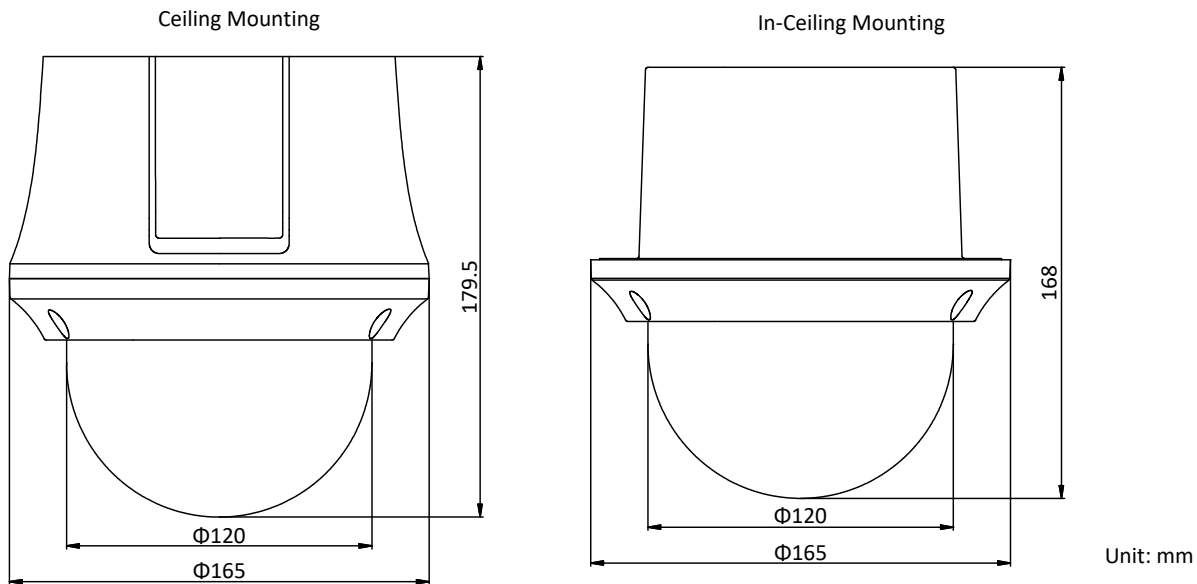

Available Model

DS-2DE4215W-DE3, 12 VDC & PoE+ (802.3 at, class4)

Dimensions