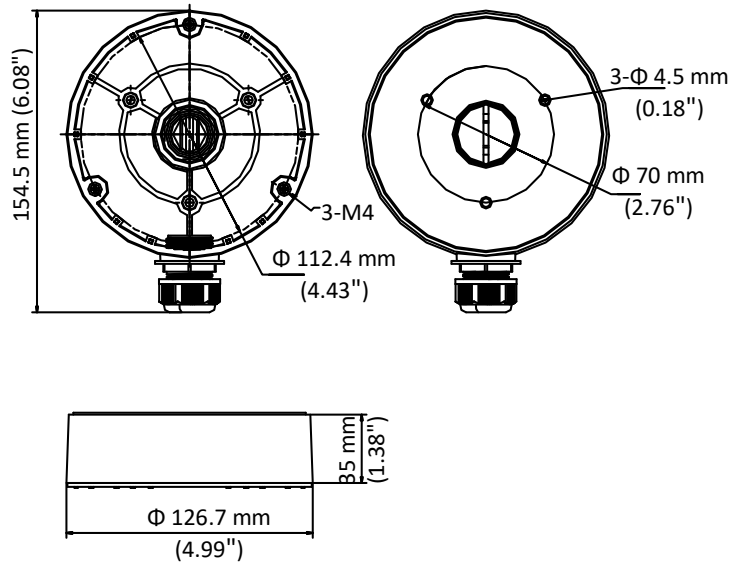

DS-1280ZJ-DM8

Junction Box for Dome Camera

Features

- Aluminum alloy material with surface spray treatment
- Side inlet and bottom inlet
- Interchangeable bottom waterproof cover and side gland nut
- Waterproof design

Dimension

Available Model

DS-1280ZJ-DM8

Parameter

Model	DS-1280ZJ-DM8
Parameters	Junction Box for Dome Camera
Appearance	Hikvision White
Material	Aluminum Alloy
Dimension	Φ 126.7 mm × 35 mm (4.99" × 1.38")
Weight	Approx.: 210 g (0.46 lb.)

Notes

- The junction box should be installed on the flat surface.
- The waterproof rubber is necessary for the outdoor application.
- The wall must be capable of supporting at least 3 times as much as the total weight of the camera and the bracket.
- The maximum load capacity of the bracket is 1 Kg (2.2 lb.).