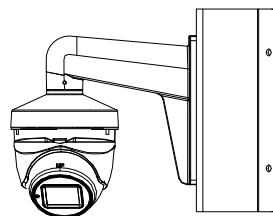

Camera	
Image Sensor	5 MP CMOS image sensor
Resolution	2560 (H) × 1944 (V)
Min. Illumination	Color: 0.01 Lux @ (F1.2, AGC ON), 0 Lux with IR
Shutter Time	PAL: 1/25 s to 1/50, 000 s NTSC: 1/30 s to 1/50, 000 s
Lens	2.7 mm to 13.5 mm motorized vari-focal lens
Horizontal Field of View	95.7° to 29.1°
Lens Mount	Φ 14
Day & Night	IR cut filter
Angle Adjustment	Pan: 0° to 360°; Tilt: 0° to 75°; Rotate: 0° to 360°
Synchronization	Internal synchronization
Frame Rate	PAL: 5 MP@20fps, 4 MP@25fps, 1080p@25fps NTSC: 5 MP@20fps, 4 MP@30fps, 1080p@30fps
Menu	
AGC	Support
D/N Mode	Auto/Color/BW (Black and White)
White Balance	ATW/MWB
BLC	Support
DWDR (Digital Wide Dynamic Range)	Support
Functions	Brightness, Sharpness, DNR, Mirror, Smart IR
Interface	
Video Output	1 HD analog output
General	
Operating Conditions	-40 °C to 60 °C (-40 °F to 140 °F), humidity: 90% or less (non-condensation)
Power Supply	12 VDC ±25%, PoC.at
Power Consumption	Max. 7.8 W
Protection Level	IP67
Material	Metal
IR Range	Up to 40 m
Communication	Up the coax, Protocol: HIKVISION-C (TVI output)
Dimensions	123.86 mm × 134.3 mm × 110.11 mm (4.88" × 5.29" × 4.38")
Weight	Approx. 620 g (1.37 lb.)

Order Model

DS-2CE56H0T-IT3ZE

Dimension

Accessory

DS-1273ZJ-130-TRL
Wall Mount

DS-1275ZJ-SUS
Vertical Pole Mount

DS-1276ZJ-SUS
Corner Mount

DS-1280ZJ-M
Junction Box

DS-1281ZJ-M
Inclined Ceiling Mount

Distributed by

HIKVISION

Headquarters

No.555 Qianmo Road, Binjiang District,
Hangzhou 310051, China
T +86-571-8807-5998
overseasbusiness@hikvision.com

Hikvision USA
T +1-909-895-0400
sales.usa@hikvision.com