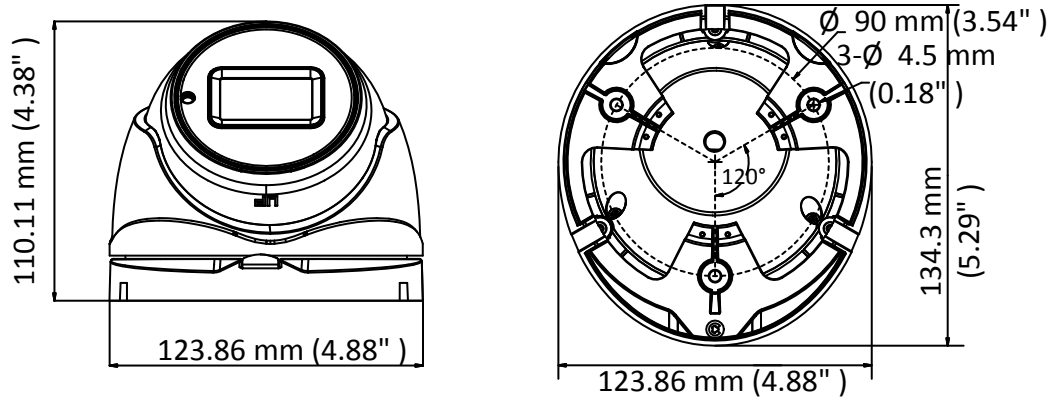

Order Model

DS-2CE56H0T-IT3ZE

Dimension