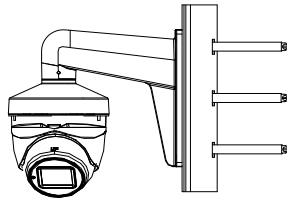

Order Model

DS-2CE56H0T-IT3ZE

Dimension

Accessory

DS-1273ZJ-130-TRL
Wall Mount

DS-1275ZJ-SUS
Vertical Pole Mount

DS-1276ZJ-SUS
Corner Mount

DS-1280ZJ-M
Junction Box

DS-1281ZJ-M
Inclined Ceiling Mount

Distributed by

HIKVISION

Headquarters

No.555 Qianmo Road, Binjiang District,
Hangzhou 310051, China
T +86-571-8807-5998
overseasbusiness@hikvision.com

Hikvision USA
T +1-909-895-0400
sales.usa@hikvision.com