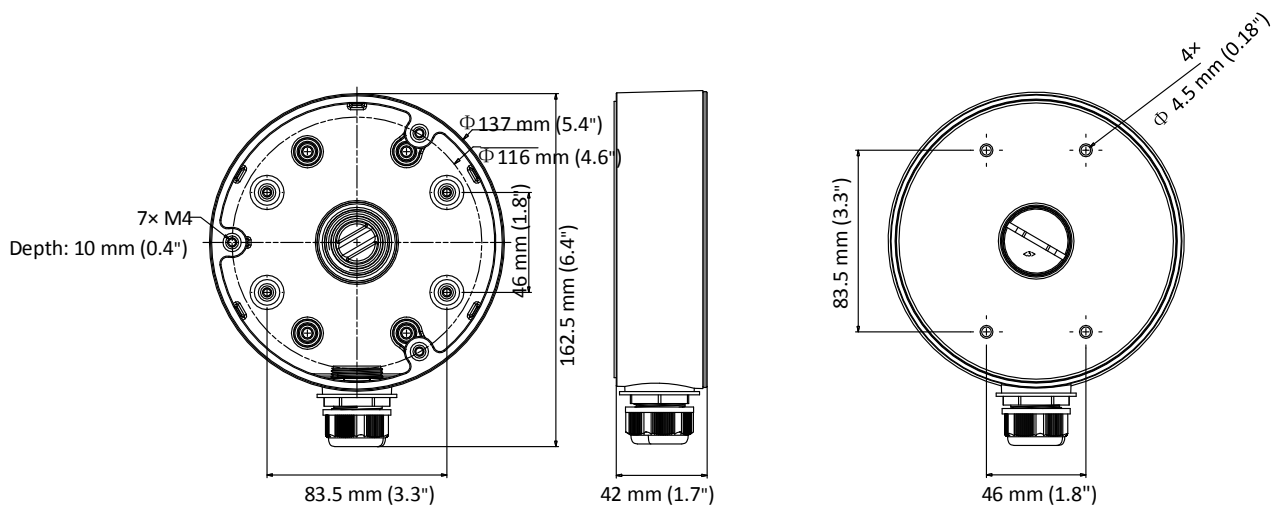

DS-1280ZJ-DM21(Black)

Junction Box for Dome Camera

Features

- Aluminum alloy material with surface spray treatment
- Side outlet, and bottom outlet
- Interchangeable bottom waterproof cover, and side gland nut
- Waterproof design

Dimension

Available Model

DS-1280ZJ-DM21(Black)

Parameter

Model	DS-1280ZJ-DM21(Black)
Parameters	Junction Box for Dome Camera
Appearance	Black
Material	Aluminum Alloy
Dimension	Ø 137 mm × 42 mm (Ø 5.4" × 1.7")
Weight	280 g (0.62 lb.)

Notes

- The junction box should be installed on the flat surface.
- Waterproof rubber is necessary for outdoor application.
- The wall must be capable of supporting at least 3 times as much as the total weight of the camera, and the mount.
- The maximum load capacity of the mount is 4.5 kg (9.9 lb.).