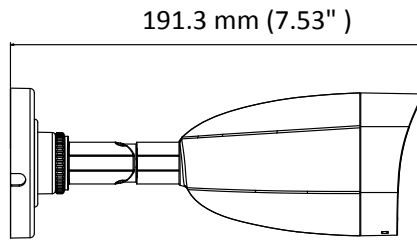

Dimension

Accessory