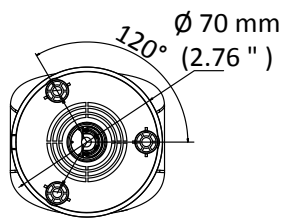

IPC-B150H(-M) 5 MP IR Fixed Network Bullet Camera

Key Features

- 1/2.7" progressive scan CMOS
- 2560 × 1920@15fps
- 2.8 mm/4 mm/6 mm fixed lens
- H.265+, H.265, H.264+, H.264
- Dual stream
- 3D DNR (Digital Noise Reduction)
- Up to 30 m IR range
- PoE (Power over Ethernet)
- IP67

	SNMP, IGMP, 802.1X, QoS, IPv6 UDP, Bonjour
General Function	Heartbeat, mirror, password protection, privacy mask, watermark, IP address filter
Firmware Version	5.5.52
API	ONVIF (PROFILE S, PROFILE G), ISAPI
Simultaneous Live View	Up to 6 channels
User/Host	Up to 32 users 3 levels: Administrator, Operator, and User
Client	HiLookVision PC Client, HiLookVision App
Web Browser	IE8+, Chrome 41.0-44, Firefox 30.0-51, Safari 8.0-11
Interface	
Communication Interface	1 RJ45 10M/100M self-adaptive Ethernet port
General	
Operating Conditions	-30 °C to 60 °C (-22 °F to 140 °F), humidity: 95% or less (non-condensing)
Power Supply	12 VDC ± 25%, 5.5 mm coaxial power plug PoE (802.3af, class 3)
Power Consumption and Current	12 VDC, 0.5 A, Max: 5 W PoE: (802.3af, 36 V to 57 V), 0.2 A to 0.1 A, Max: 6.5 W
Protection Level	IP67
Material	Without –M model: Front cover: metal, back cover: plastic, bracket: plastic With –M model: Front cover: metal, back cover: metal, bracket: metal
Dimensions	Camera: Without –M model: Ø 70 mm × 191.3 mm (Ø 2.7" × 7.5") With –M model: Ø 71.4 mm × 181.4 mm (Ø 2.8" × 7.1") With package: 216 mm × 121 mm × 118 mm (8.5" × 4.8" × 4.6")
Weight	Without –M model: Camera: approx. 300 g (0.7 lb.) With package: approx. 500 g (1.1 lb.) With –M model: Camera: approx. 400 g (0.9 lb.) With package: approx. 600 g (1.3 lb.)

Available Models

IPC-B150H (2.8/4/6 mm), IPC-B150H-M (2.8/4/6 mm)

Dimension

Accessory

HIA-J101
Junction Box