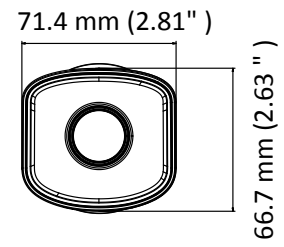

IPC-B150H(-M) 5 MP IR Fixed Network Bullet Camera

Key Features

- 1/2.7" progressive scan CMOS
- 2560 × 1920@15fps
- 2.8 mm/4 mm/6 mm fixed lens
- H.265+, H.265, H.264+, H.264
- Dual stream
- 3D DNR (Digital Noise Reduction)
- Up to 30 m IR range
- PoE (Power over Ethernet)
- IP67

	SNMP, IGMP, 802.1X, QoS, IPv6 UDP, Bonjour
General Function	Heartbeat, mirror, password protection, privacy mask, watermark, IP address filter
Firmware Version	5.5.52
API	ONVIF (PROFILE S, PROFILE G), ISAPI
Simultaneous Live View	Up to 6 channels
User/Host	Up to 32 users 3 levels: Administrator, Operator, and User
Client	HiLookVision PC Client, HiLookVision App
Web Browser	IE8+, Chrome 41.0-44, Firefox 30.0-51, Safari 8.0-11
Interface	
Communication Interface	1 RJ45 10M/100M self-adaptive Ethernet port
General	
Operating Conditions	-30 °C to 60 °C (-22 °F to 140 °F), humidity: 95% or less (non-condensing)
Power Supply	12 VDC ± 25%, 5.5 mm coaxial power plug PoE (802.3af, class 3)
Power Consumption and Current	12 VDC, 0.5 A, Max: 5 W PoE: (802.3af, 36 V to 57 V), 0.2 A to 0.1 A, Max: 6.5 W
Protection Level	IP67
Material	Without –M model: Front cover: metal, back cover: plastic, bracket: plastic With –M model: Front cover: metal, back cover: metal, bracket: metal
Dimensions	Camera: Without –M model: Ø 70 mm × 191.3 mm (Ø 2.7" × 7.5") With –M model: Ø 71.4 mm × 181.4 mm (Ø 2.8" × 7.1") With package: 216 mm × 121 mm × 118 mm (8.5" × 4.8" × 4.6")
Weight	Without –M model: Camera: approx. 300 g (0.7 lb.) With package: approx. 500 g (1.1 lb.) With –M model: Camera: approx. 400 g (0.9 lb.) With package: approx. 600 g (1.3 lb.)

Available Models

IPC-B150H (2.8/4/6 mm), IPC-B150H-M (2.8/4/6 mm)

Dimension

Accessory

HIA-J101
Junction Box